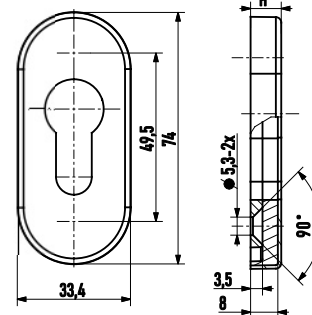

3-01-10-WS-005	PRO-WS005	3,0 mm
3-01-10-WS-011	PRO-WS011	6,0 mm
3-01-10-WS-013	PRO-WS013	7,0 mm
3-01-10-WS-015	PRO-WS015	8,0 mm
3-01-10-WS-019	PRO-WS019	10 mm

3-01-10-WS-404	PRO-WS404	6 x 160 mm
3-01-10-WS-406	PRO-WS406	6 x 260 mm

TORA 3 Tube45'

Handle length	145 mm
Rosette-Ø	52 mm
Color	INOX 304 MAT
Material:	INOX304
PZ Code:	I304.DH.TORASS.PZ
FIX Code:	I304.DH.TORASS.FIX
Function	360°

Technical drawing

PZ

FIX

Box = 2*

40 boxes
1 carton = 33kg

6mm
9mm
Solid SS
Black SS

6mm
9mm
Tube Solid

COLOR

PULL HANDLE

SB-FR45/90

A	B	CODE		single	double
450	650	SS3030I304.650.45.SI	/DO		
600	800	SS3030I304.800.45.SI	/DO		

ESD Standard D1

Model	ESD ST D1420RFS
Color	Sliver
Code:	ES-1420-RFS

CYLINDER Guard G6

Model	Guard G6
Color	Nickel
Material	Brass
Dimension	Code
30/35	3035G6.N

BASE001

Dimensions	92*35 mm
Color	STAINLESS STEEL
Material:	STAINLESSSTEEL INOX304
PZ Code:	WDL.M001.7255.PZ
BB Code:	WDL.M001.7255.BB