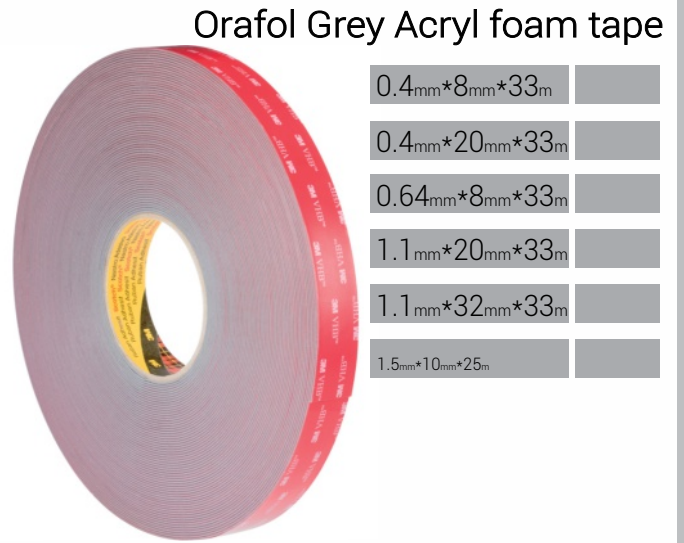

Orafol Grey Acryl foam tape

0.4mm*8mm*33m

0.4mm*20mm*33m

0.64mm*8mm*33m

1.1mm*20mm*33m

1.1mm*32mm*33m

1.5mm*10mm*25m

IZOLIM ME NGJITES NE DY ANET