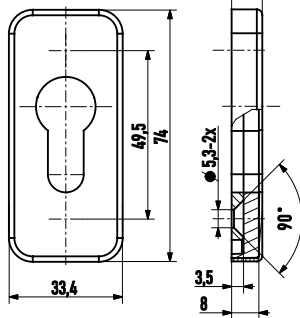

3-01-10-WS-005	PRO-WS005	3,0 mm
3-01-10-WS-011	PRO-WS011	6,0 mm
3-01-10-WS-013	PRO-WS013	7,0 mm
3-01-10-WS-015	PRO-WS015	8,0 mm
3-01-10-WS-019	PRO-WS019	10 mm

3-01-10-WS-404	PRO-WS404	6 x 160 mm
3-01-10-WS-406	PRO-WS406	6 x 260 mm

TORA 3 Tube45'

Handle length	145 mm
Rosette-Ø	52 mm
Color	INOX 304 MAT
Material:	INOX304
PZ Code:	I304.DH.TORASS.PZ
FIX Code:	I304.DH.TORASS.FIX
Function	360°

Technical drawing

PZ

FIX

Box = 2*

40 boxes
1 carton = 33kg

CYLINDER Guard G6

Model	Guard G6
Color	Nickel
Material	Brass
Dimension	Code
30/35	3035G6.N

BASE001

Dimensions	92*35 mm
Color	STAINLESS STEEL
Material:	STAINLESSSTEEL INOX304
PZ Code:	WDL.M001.7255.PZ
BB Code:	WDL.M001.7255.BB